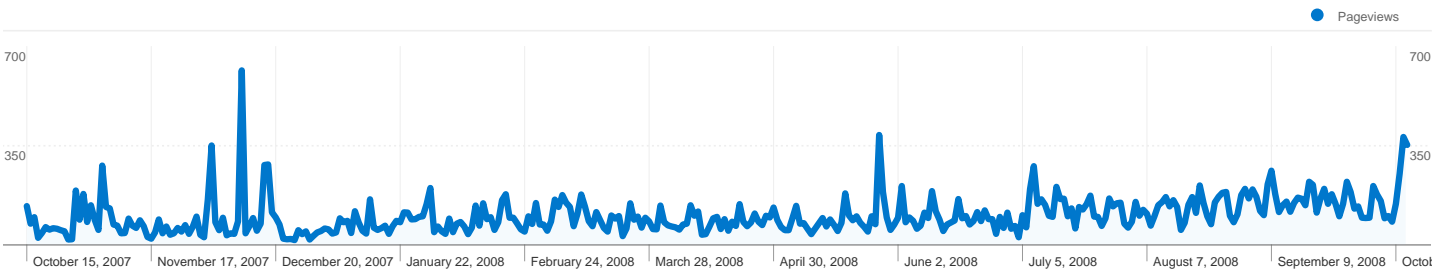

Pages on this site were viewed a total of 38,020 times

38,020 Pageviews

28,602 Unique Views

74.06% Bounce Rate

Top Content

Pages	Pageviews	% Pageviews
/success/	6,977	18.35%
/success/tags/memorable-quotes/	2,010	5.29%
/	1,857	4.88%
/success/2007/10/03/101-green-business-ideas-2/	1,530	4.02%
/about.php	1,064	2.80%