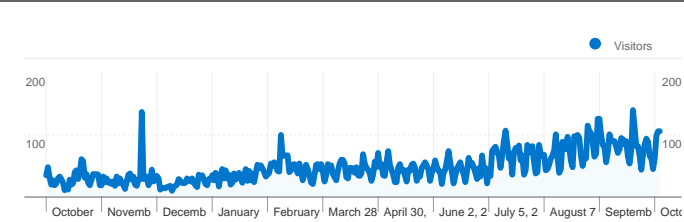

## Site Usage

 **18,566** Visits

 **74.06%** Bounce Rate

 **38,020** Pageviews

 **00:01:38** Avg. Time on Site

 **2.05** Pages/Visit

 **88.69%** % New Visits

## Visitors Overview

**Visitors**  
**16,467**

## 18,566 visits came from 155 countries/territories

**Pages on this site were viewed a total of 38,020 times**

 **38,020 Pageviews**

 **28,602 Unique Views**

 **74.06% Bounce Rate**