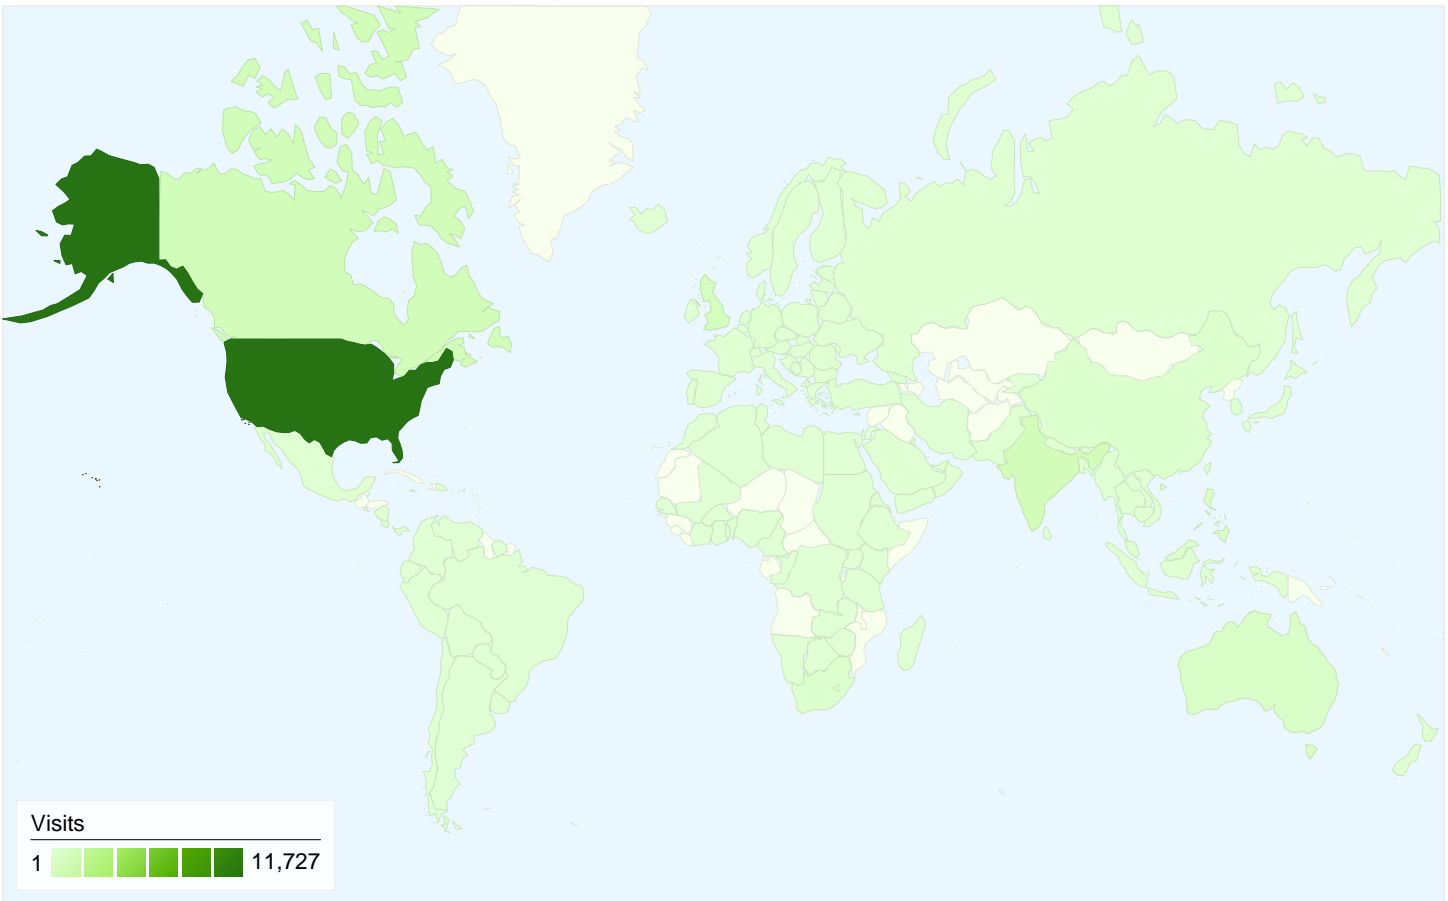

## Visitors Overview

**Visitors**  
**16,467**

All traffic sources sent a total of 18,566 visits

 10.38% Direct Traffic

 9.83% Referring Sites

 79.77% Search Engines

- **Search Engines**  
14,810.00 (79.77%)
- **Direct Traffic**  
1,927.00 (10.38%)
- **Referring Sites**  
1,825.00 (9.83%)
- **Other**  
4 (0.02%)

## Top Traffic Sources

Sources	Visits	% visits	Keywords	Visits	% visits
google (organic)	13,483	72.62%	successful women	1,601	10.81%
(direct) ((none))	1,927	10.38%	successful woman	647	4.37%
yahoo (organic)	747	4.02%	green business ideas	640	4.32%
aol (organic)	233	1.25%	successful quotes	139	0.94%
stumbleupon.com (referral)	157	0.85%	successful women quotes	134	0.90%

## 18,566 visits came from 155 countries/territories