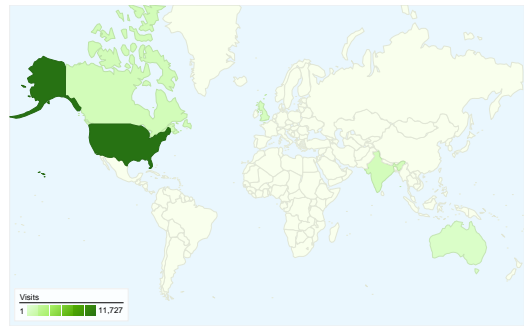

Map Overlay world

Traffic Sources Overview

- **Search Engines**
  14,810.00 (79.77%)
- **Direct Traffic**
  1,927.00 (10.38%)
- **Referring Sites**
  1,825.00 (9.83%)
- **Other**
  4 (0.02%)

Content Overview

Pages	Pageviews	% Pageviews
/success/	6,977	18.35%
/success/tags/memorable-	2,010	5.29%
/	1,857	4.88%
/success/2007/10/03/101-	1,530	4.02%
/about.php	1,064	2.80%