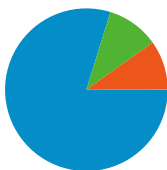

Traffic Sources Overview

- **Search Engines**
  14,810.00 (79.77%)
- **Direct Traffic**
  1,927.00 (10.38%)
- **Referring Sites**
  1,825.00 (9.83%)
- **Other**
  4 (0.02%)

Content Overview

Pages	Pageviews	% Pageviews
/success/	6,977	18.35%
/success/tags/memorable-	2,010	5.29%
/	1,857	4.88%
/success/2007/10/03/101-	1,530	4.02%
/about.php	1,064	2.80%