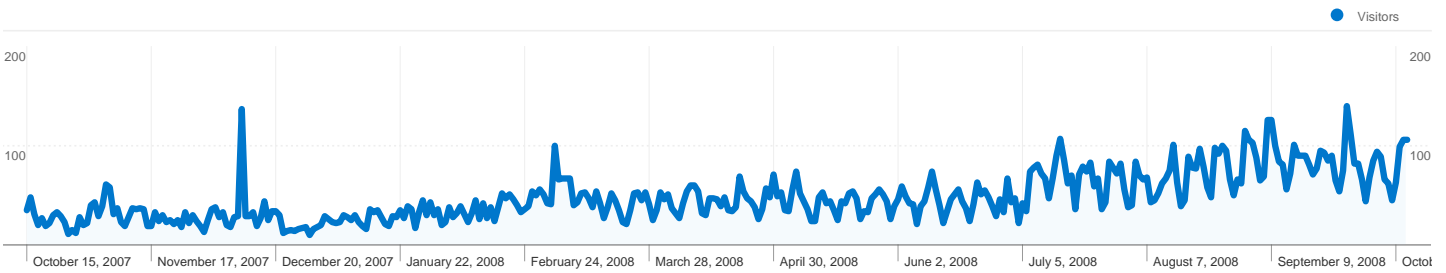

16,467 people visited this site

18,566 Visits

16,467 Absolute Unique Visitors

38,020 Pageviews

2.05 Average Pageviews

00:01:38 Time on Site

74.06% Bounce Rate

88.69% New Visits

Technical Profile

Browser	Visits	% visits	Connection Speed	Visits	% visits
Internet Explorer	12,250	65.98%	Unknown	6,003	32.33%
Firefox	4,599	24.77%	Cable	5,724	30.83%
Safari	1,468	7.91%	DSL	4,325	23.30%
Opera	115	0.62%	T1	1,839	9.91%
Chrome	51	0.27%	Dialup	462	2.49%