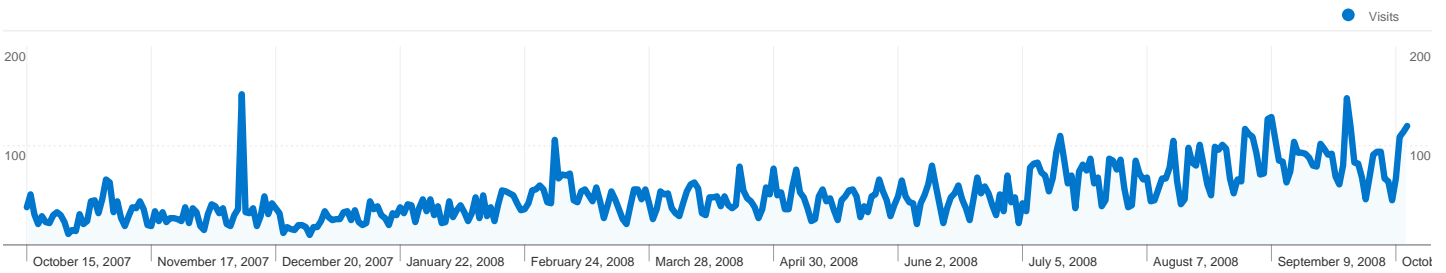

All traffic sources sent a total of 18,566 visits

10.38% Direct Traffic

9.83% Referring Sites

79.77% Search Engines

- **Search Engines**
  14,810.00 (79.77%)
- **Direct Traffic**
  1,927.00 (10.38%)
- **Referring Sites**
  1,825.00 (9.83%)
- **Other**
  4 (0.02%)

Top Traffic Sources

Sources	Visits	% visits	Keywords	Visits	% visits
google (organic)	13,483	72.62%	successful women	1,601	10.81%
(direct) ((none))	1,927	10.38%	successful woman	647	4.37%
yahoo (organic)	747	4.02%	green business ideas	640	4.32%
aol (organic)	233	1.25%	successful quotes	139	0.94%
stumbleupon.com (referral)	157	0.85%	successful women quotes	134	0.90%