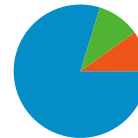

Browser	Visits	% visits	Connection Speed	Visits	% visits
Internet Explorer	12,250	65.98%	Unknown	6,003	32.33%
Firefox	4,599	24.77%	Cable	5,724	30.83%
Safari	1,468	7.91%	DSL	4,325	23.30%
Opera	115	0.62%	T1	1,839	9.91%
Chrome	51	0.27%	Dialup	462	2.49%

All traffic sources sent a total of 18,566 visits

 10.38% Direct Traffic

 9.83% Referring Sites

 79.77% Search Engines

- **Search Engines**  
14,810.00 (79.77%)
- **Direct Traffic**  
1,927.00 (10.38%)
- **Referring Sites**  
1,825.00 (9.83%)
- **Other**  
4 (0.02%)

## Top Traffic Sources

Sources	Visits	% visits	Keywords	Visits	% visits
google (organic)	13,483	72.62%	successful women	1,601	10.81%
(direct) ((none))	1,927	10.38%	successful woman	647	4.37%
yahoo (organic)	747	4.02%	green business ideas	640	4.32%
aol (organic)	233	1.25%	successful quotes	139	0.94%
stumbleupon.com (referral)	157	0.85%	successful women quotes	134	0.90%